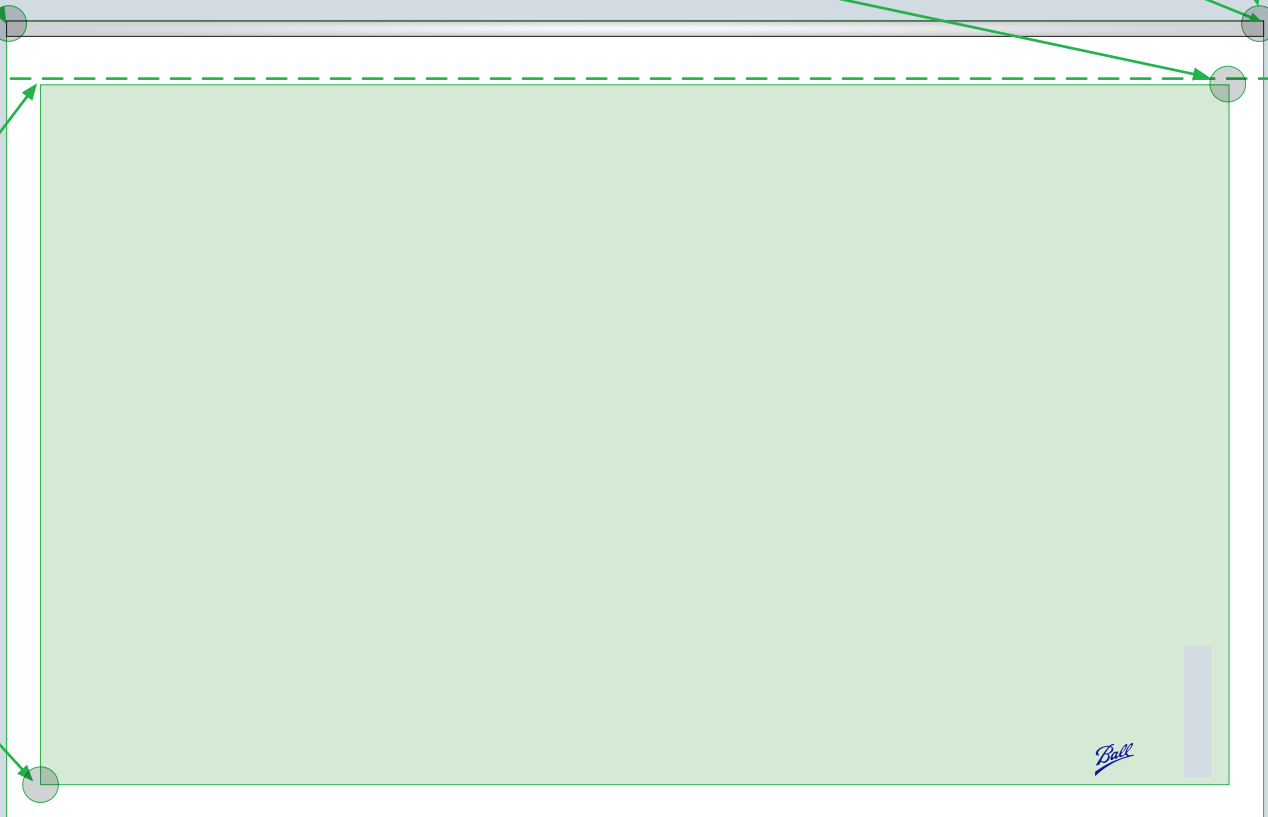

6.8.oz

Window Limit (graphics limit area)

Type Limit (shaded area)
x=6.19" y=3.645"

Window Limit (graphics limit area)
x=6.54685" y=4.15625"

Can Lid Area
(Lid of can will cover up this area)

Transitional Area
(transitions from sidewall to neck)

Type Limit
(shaded area)

Type Limit
(shaded area)

THE FOLLOWING ILLUSTRATION INDICATES COLOR BREAK ONLY
AND IS NOT REPRESENTATIVE OF ACTUAL PRODUCTION COLORS

DESIGN TEMPLATE: 6.8oz/200mL Can Size: 200/202x405

JOB DESIGN	LABEL
CUSTOMER	
JOB NUMBER	
CAN CODE	
DATE	00-00-00

COLORS		PMS NUMBERS		COLORS		PMS NUMBERS		Substrate Color
	COLOR1	PMS1		COLOR4	PMS4			
	COLOR2	PMS2		COLOR5	PMS5			
	COLOR3	PMS3		COLOR6	PMS6			